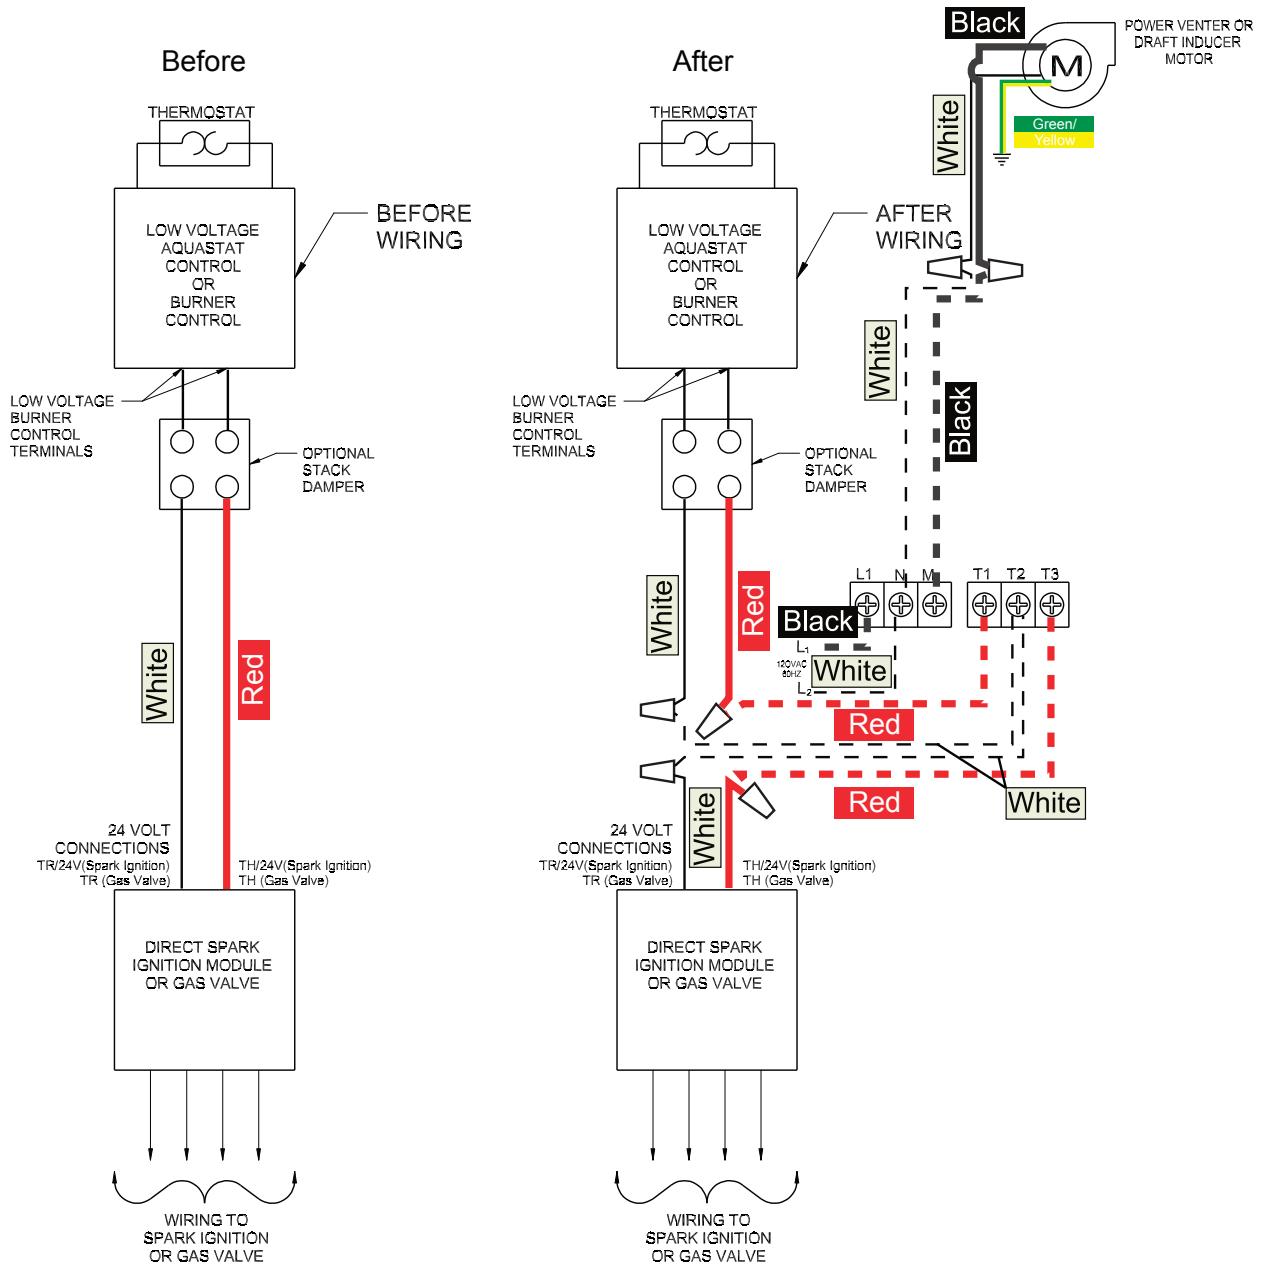

Wiring Diagrams

for SWG, DI, or CAS-4

CK-40 Series*, PVG, or CAS Series** for 24 Volt Gas Boiler

*CK-40, 40F, 41, 41F, 42, 43F, 44, 44F, PVG

**CAS-4Jr., CAS-6, and CAS-7

----- New wire supplied by installer

⚡ Solderless connector (wire nut)