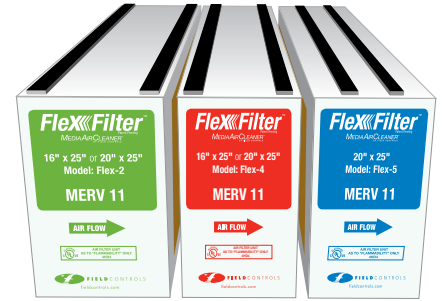

Features

- Harness proprietary technology for advanced filtration, ensuring exceptional performance and reliability
- Adaptable design expands to fit a wide range of HVAC system, eliminating the need for multiple filter sizes and streamlining inventory management
- High-efficiency MERV 11 media, effectively capturing airborne particles such as dust, pollen, mold spores, and pet dander
- Replaces over 40 of the most commonly used filter models
- Compact design saves space and allows for easy installation
- Provides cleaner, fresher indoor air, promoting a healthier environment for you and your family

How It Works

FlexFilter® media air filters function by capturing airborne particles as air circulates through them, effectively enhancing indoor air quality. As air moves through the filter, common pollutants like dust, pollen, pet dander, mold spores, and other contaminants are captured within the filter.

What is MERV Rating

MERV, short for Minimum Efficiency Reporting Value, is a scale crafted to indicate how well an indoor air filter can trap particle sizes between 0.3 to 10 microns. This rating system spans from 1 to 16% with higher MERV rating signifying the capture of a larger percentage of particles during each filtration cycle.