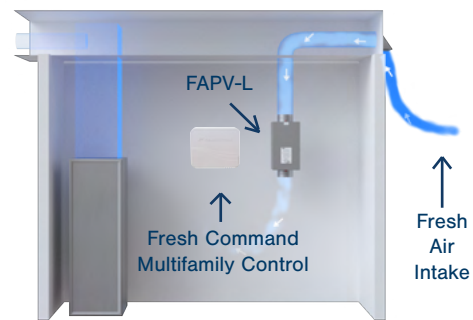

FAPV-L Fresh Air Power Ventilator Lite

The **Fresh Air Power Ventilator Lite (FAPV-L)** is the smallest, most powerful in-line ducted fan on the market.

Designed for the modern multi-family ventilation needs, the FAPV-L is compact enough for the smallest mechanical closets, flexible enough for mounting in any orientation, and powerful enough for even the largest apartments.

Pair with the Fresh Command Multifamily Control (FCMC) for optimal performance.

Features

- **Size:** 8" x 8" x 20" compact size for smaller mechanical closets
- **Power:** Upwards of 160CFM
- **Efficiency:** Energy Star Certified
- **Flexibility:** Multiple mounting orientations
- **Quick Start:** Two operating models, speed dial, and built-in pressure test ports
- **Ease of use:** Tool-less maintenance
- **Compliance:** Enabled compliance to ASHRAE 62.2 2010; 2013; 2016; 2019(+)

How It Works

The Fresh Air Power Ventilation Lite offers customizable ventilation for continuous and intermittent use, managed through ventilation controllers like the Field Controls Fresh Command Multifamily Control (FCMC). With electronic speed control, the FAPV-L ensures precise airflow adjustments. It meets ASHRAE 62.2 standards, modulating outdoor air to improve HVAC efficiency and performance.

Installation Options

HVAC System Typical Installation

Mechanical Closet Typical Installation

The Effects of Sealed Homes

As homes become more airtight, indoor air quality suffers, with pollution levels potentially 10 times higher than outdoor air, per the EPA. This decline impacts occupant health and well-being. The FAPV-L addresses this by introducing controlled fresh air, reducing pollutants and allergens, and meeting ASHRAE 62.2 standards for balanced ventilation.