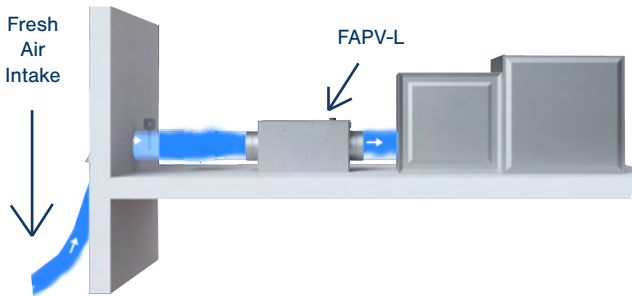

How It Works

The Fresh Air Power Ventilation Lite offers customizable ventilation for continuous and intermittent use, managed through ventilation controllers like the Field Controls Fresh Command Multifamily Control (FCMC). With electronic speed control, the FAPV-L ensures precise airflow adjustments. It meets ASHRAE 62.2 standards, modulating outdoor air to improve HVAC efficiency and performance.

Installation Options

HVAC System Typical Installation